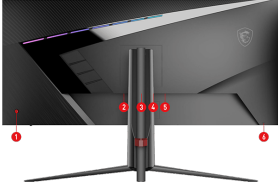

## CONNECTIONS

1. 5-Way Joystick Navigator
2. 2 x HDMI™ (2.0b)
3. DisplayPort (1.4a)
4. 1 x Earphone out
5. DC Power jack
6. Kensington lock