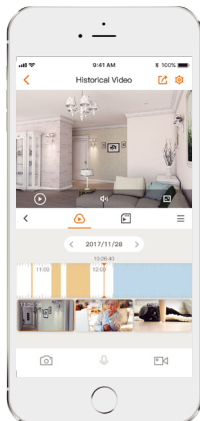

1080P FHD Video
See more than 720P

Active Deterrence
Scare away unwelcome visitors with built-in 110dB security siren

Multiple Lighting modes
Manual, dusk to dawn and motion-activated

Two-way Talk
Communicate with family and pets easily

H.265 Codec
Save more high-quality video in less space

IP65
Weatherproof for outdoor conditions

Wi-Fi, 2 x 2 MIMO
IEEE802.11b/g/n(2.4GHz)

Micro SD Card Slot
Supports up to 256GB local storage

Cloud Service
Live video, storage, alarm alerts and more

Specifications

Camera

1/2.7" 2 Megapixel Progressive CMOS
 2MP(1920 x 1080)
 Night Vision: 10m(33ft) Distance
 2.8mm Fixed Lens
 Field of View : 114° (H), 66° (V), 137° (D)

Video & Audio

Video Compression : H.265/H.264
 Up to 25/30fps Frame Rate
 16x Digital Zoom
 Built-in Mic & Speaker, 110dB Siren
 Built-in Floodlights