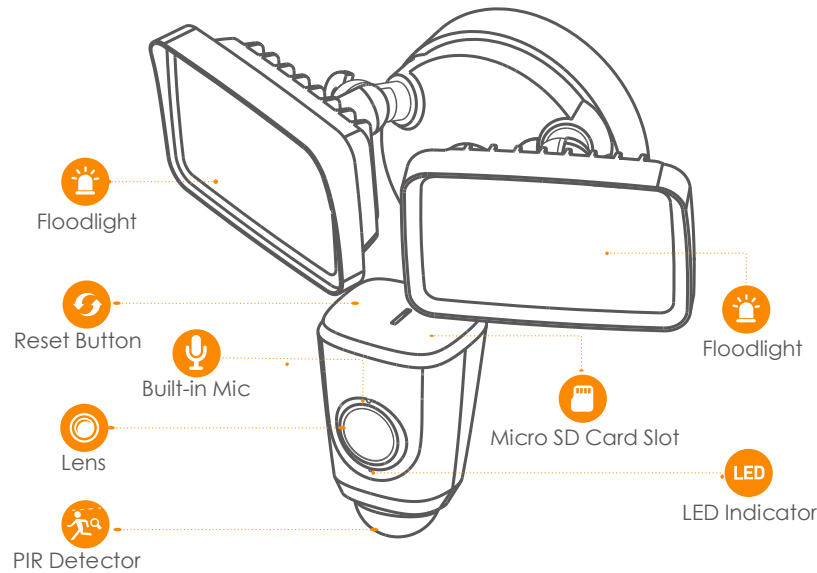

Specifications

Camera

1/2.7" 2 Megapixel Progressive CMOS
2MP(1920 x 1080)
Night Vision: 10m(33ft) Distance
2.8mm Fixed Lens
Field of View : 114° (H), 66° (V), 137° (D)

Video & Audio

Video Compression : H.265/H.264
Up to 25/30fps Frame Rate
16x Digital Zoom
Built-in Mic & Speaker, 110dB Siren
Built-in Floodlights

Notice Management

Motion Detection
Configurable Region

Auxiliary Interface

Micro SD Card Slot(up to 256GB)
Reset Button

Network

Wi-Fi:IEEE802.11b/g/n,100m Open Field
Internal Dual Antennas, 2 x 2 MIMO
imou Life App: iOS, Android

Floodlight

Brightness: 2000lm
Color Temperature: 3000K
3 Working Modes: Manual, PIR Motion Activation, Dusk to Dawn
PIR: Configurable area and distance
Up to 270° coverage, 10m(33ft) distance

General

Power Supply:AC100~240V
Power Consumption: <40W
Working Environment:-30° C~+50° C, Less Than 95%RH
IP65 Weatherproof
Dimensions: 237.2 × 317.3 × 171.8mm (9.3 x 12.5 x 6.8 inch)
Weight:1800g (3,97lb)

What's in the box

- 1x Floodlight Camera
- 1x Quick Start Guide
- 1x Hook
- 3x Wire Nut
- 1 xMounting Screw
- 4x Bracket Screws
- 1x Screw Package
- 1x Mounting Plate