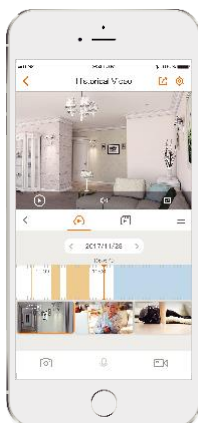

Stay close with what you care

With Cloud service, you will have access to what you care as long as Internet is available. You can record daily or motion videos on Cloud and play back anytime anywhere.